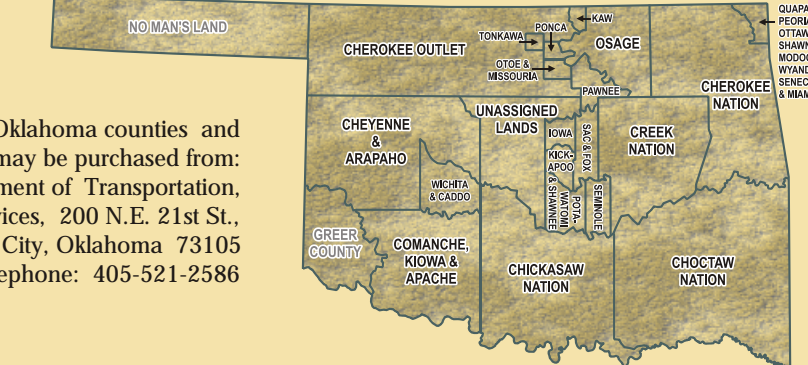

Individual maps of Oklahoma counties and incorporated cities may be purchased from Oklahoma Department of Transportation, Printing Services, 200 N.E. 21st St., Oklahoma City, Oklahoma 73105 Telephone: 405-521-2586

MILEAGE TABLE: Grid showing shortest distances between towns. Includes columns for county names and town names like Muskogee, Okmulgee, Lawton, etc.

MILEAGE FIGURES SHOW THE SHORTEST DISTANCE BETWEEN TOWNS AND MAY INCLUDE TOLL ROADS.

Vertical barcode-like numbers on the right edge of the page.